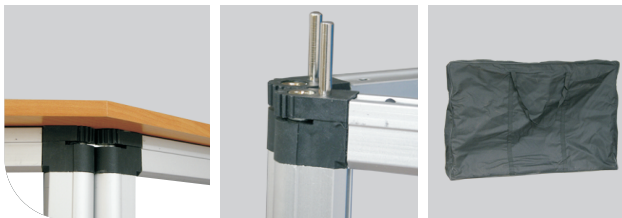

Wanda CP-100

Table of aluminium frame

Front and back shields of table are 698 x 999 mm
Additional bleeds 10 mm from each side

Four side shields of table 324 x 999 mm
Additional bleeds 10 mm from each side