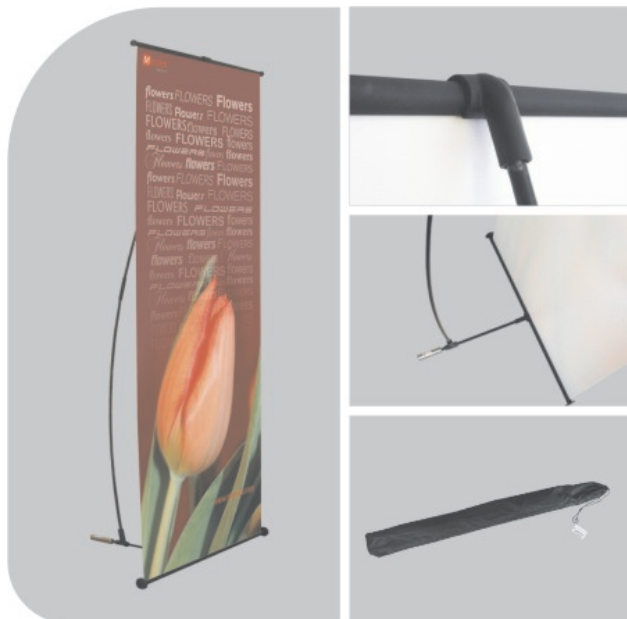

MONIKA LB-80

L banner

80 x 180 cm

**Poster size for print
with bleeds
802 x 1822 mm
(bleeds 1 mm from each side).**

**If a poster has white or
another light color background,
please make
0,3 mm line around
printing area
(802 x 1822 mm).**

15 mm insert to the upper holder

**Final size
(after cutting bleeds off)
800 x 1820 mm**

**Visible zone
800 x 1790mm**

**Attention:
It's recommended to make
background on the full area, i.e.
802 x 1822 mm**

15 mm insert to the bottom holder