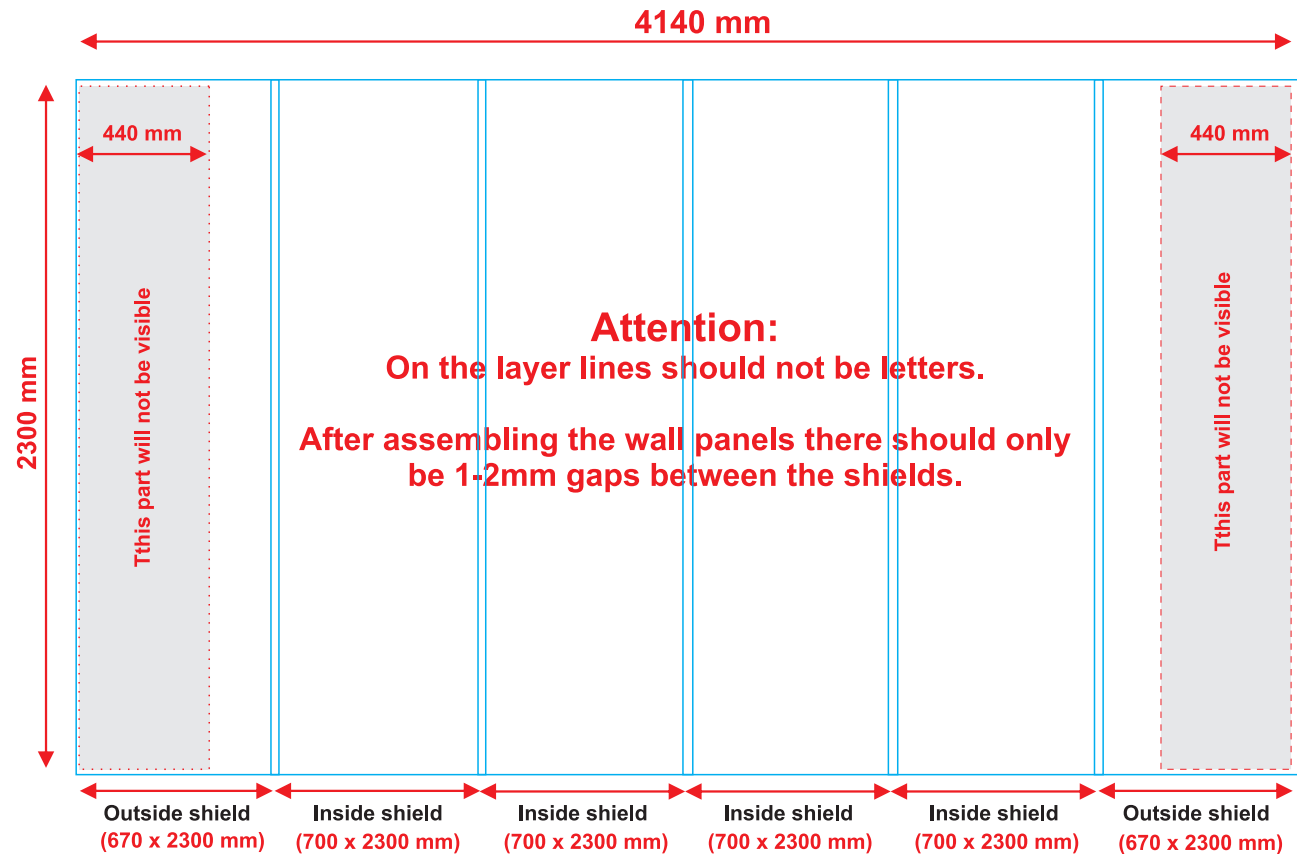

Claudia PC-414

Pop-up promotional hooked wall

Box-platform

www.menrex.com

Print manual

Pop-Up wall consists from 6 panels:
2 outside panels **670 x 2300 mm**
4 inside panels **700 x 2300 mm**

Files for print should be prepared in **CMYK**.

Files for print **must be in TIFF, JPG**.
Raster files should be in scale M 1:1, resolution 200 dpi.

If You have some questions, contact us:

Mob. ph.: +370 640 22 444
E-mail.: info@menrex.com

Also, our designers could create the layout by extra charge

ATTENTION:

Print size should be prepared **4140 x 2300 mm**

Please add **0,3 mm black line beside shield borders 4140 x 2300 mm**

*Bleeds - the cutting edge corners, which should be made to avoid appearance of white background at the edges of the colourful picture after cutting.