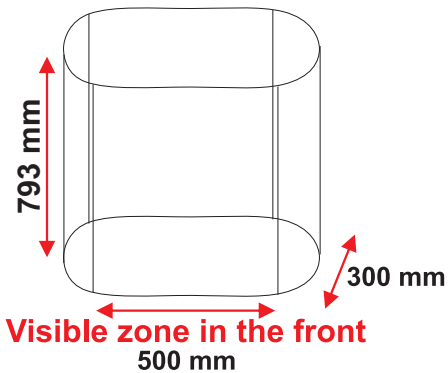

Claudia PC-414

Pop-up promotional hooked wall

Box-platform

www.menrex.com

Print manual

Pop-Up wall consists from 6 panels:
2 outside panels **670 x 2300 mm**
4 inside panels **700 x 2300 mm**

Files for print should be prepared in **CMYK**.

Files for print **must be in TIFF, JPG**.
Raster files should be in scale M 1:1, resolution 200 dpi.

If You have some questions, contact us:

Mob. ph.: +370 640 22 444
E-mail.: info@menrex.com

Also, our designers could create the layout by extra charge

ATTENTION:

Print size should be prepared **4140 x 2300 mm**

Please add **0,3 mm black line beside shield borders 4140 x 2300 mm**

*Bleeds - the cutting edge corners, which should be made to avoid appearance of white background at the edges of the colourful picture after cutting.