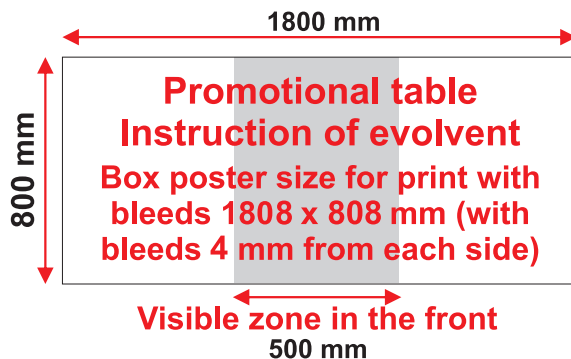

Claudia PC-414

Pop-up promotional hooked wall

Box-platform

www.menrex.com

Print manual

Pop-Up wall consists from 6 panels:
2 outside panels **670 x 2300 mm**
4 inside panels **700 x 2300 mm**

Files for print should be prepared in **CMYK**.

Files for print **must be in TIFF, JPG**.
Raster files should be in scale M 1:1, resolution 200 dpi.

If You have some questions, contact us:

Mob. ph.: +370 640 22 444
E-mail.: info@menrex.com

Also, our designers could create the layout by extra charge

ATTENTION:

Print size should be prepared **4140 x 2300 mm**

Please add **0,3 mm black line beside shield borders 4140 x 2300 mm**

*Bleeds - the cutting edge corners, which should be made to avoid appearance of white background at the edges of the colourful picture after cutting.